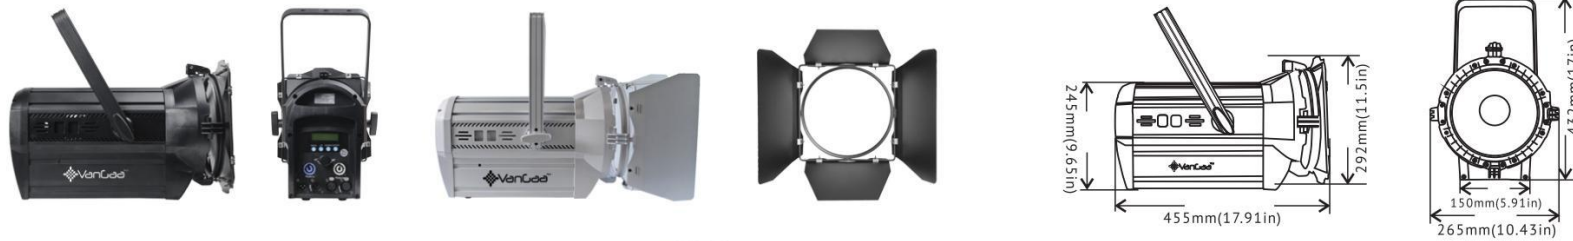

Product details